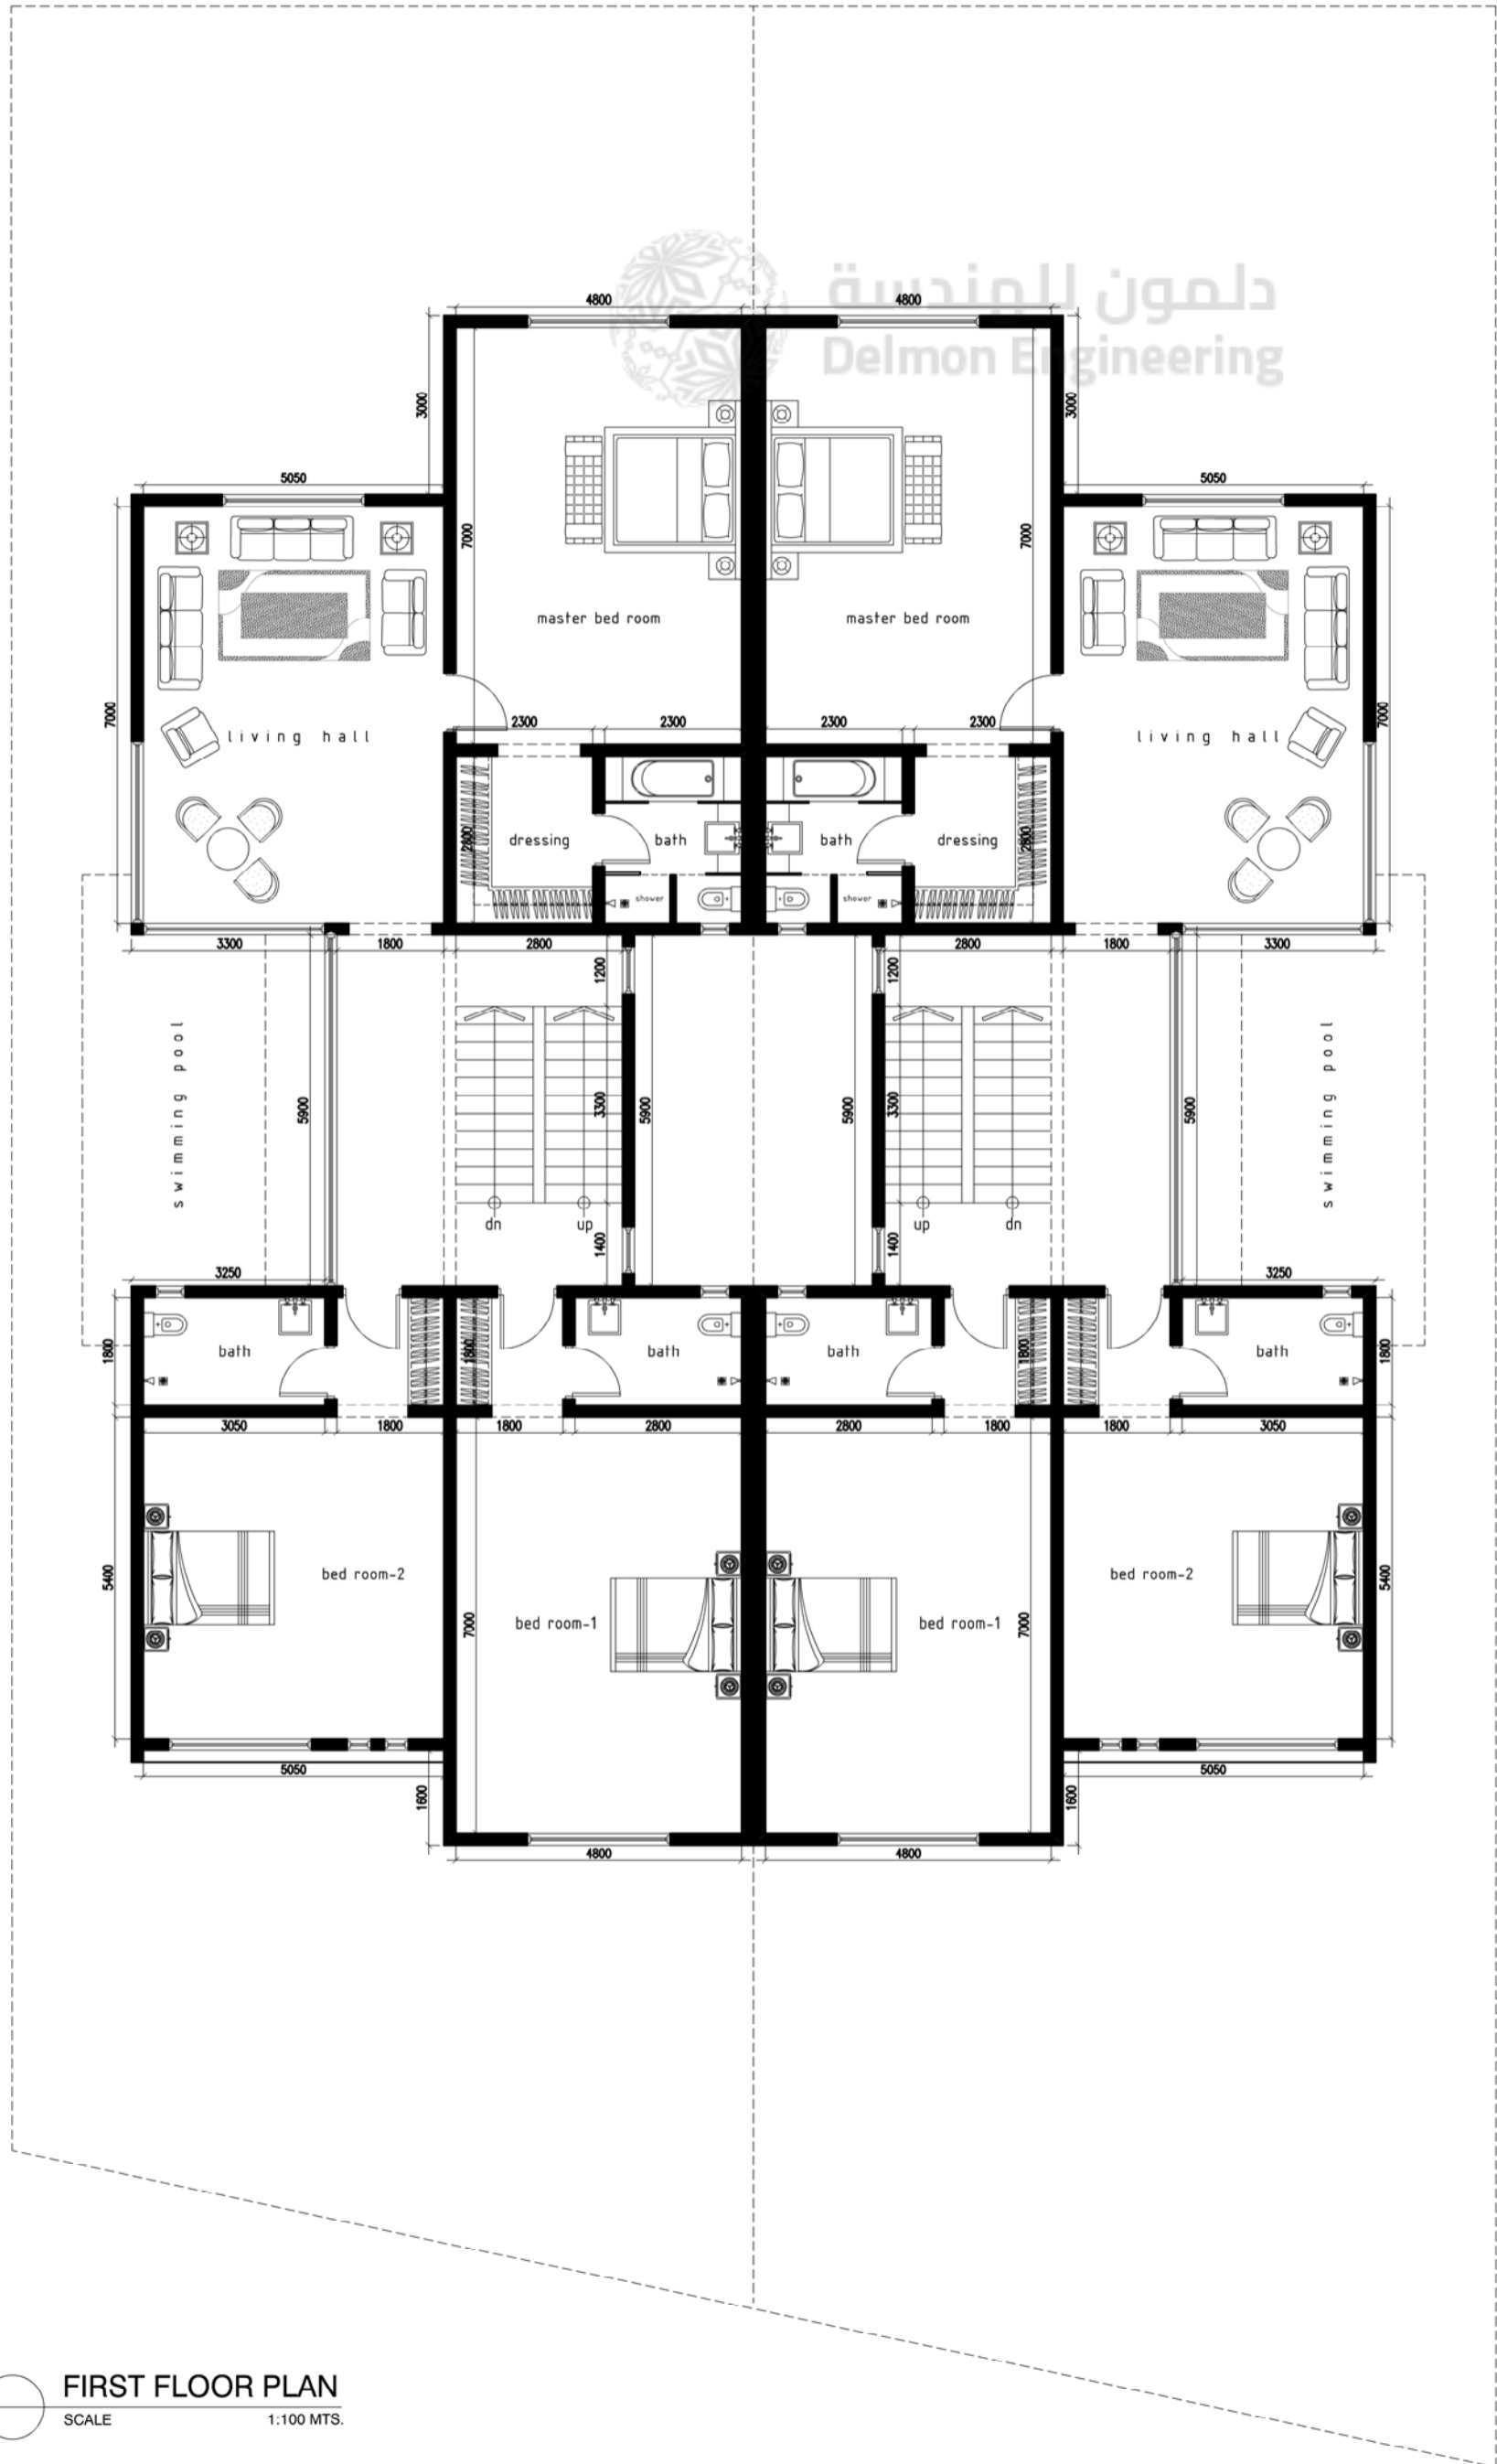

36206

41348

GROUND FLOOR PLAN
SCALE

دلمون للهندسة
Dalmon Engineering

دلمون للمهندسة
Delmon Engineering

FIRST FLOOR PLAN
SCALE 1:100 MTS.

دemon Engineering

ROOF DECK PLAN

SCALE 1:100 MTS.