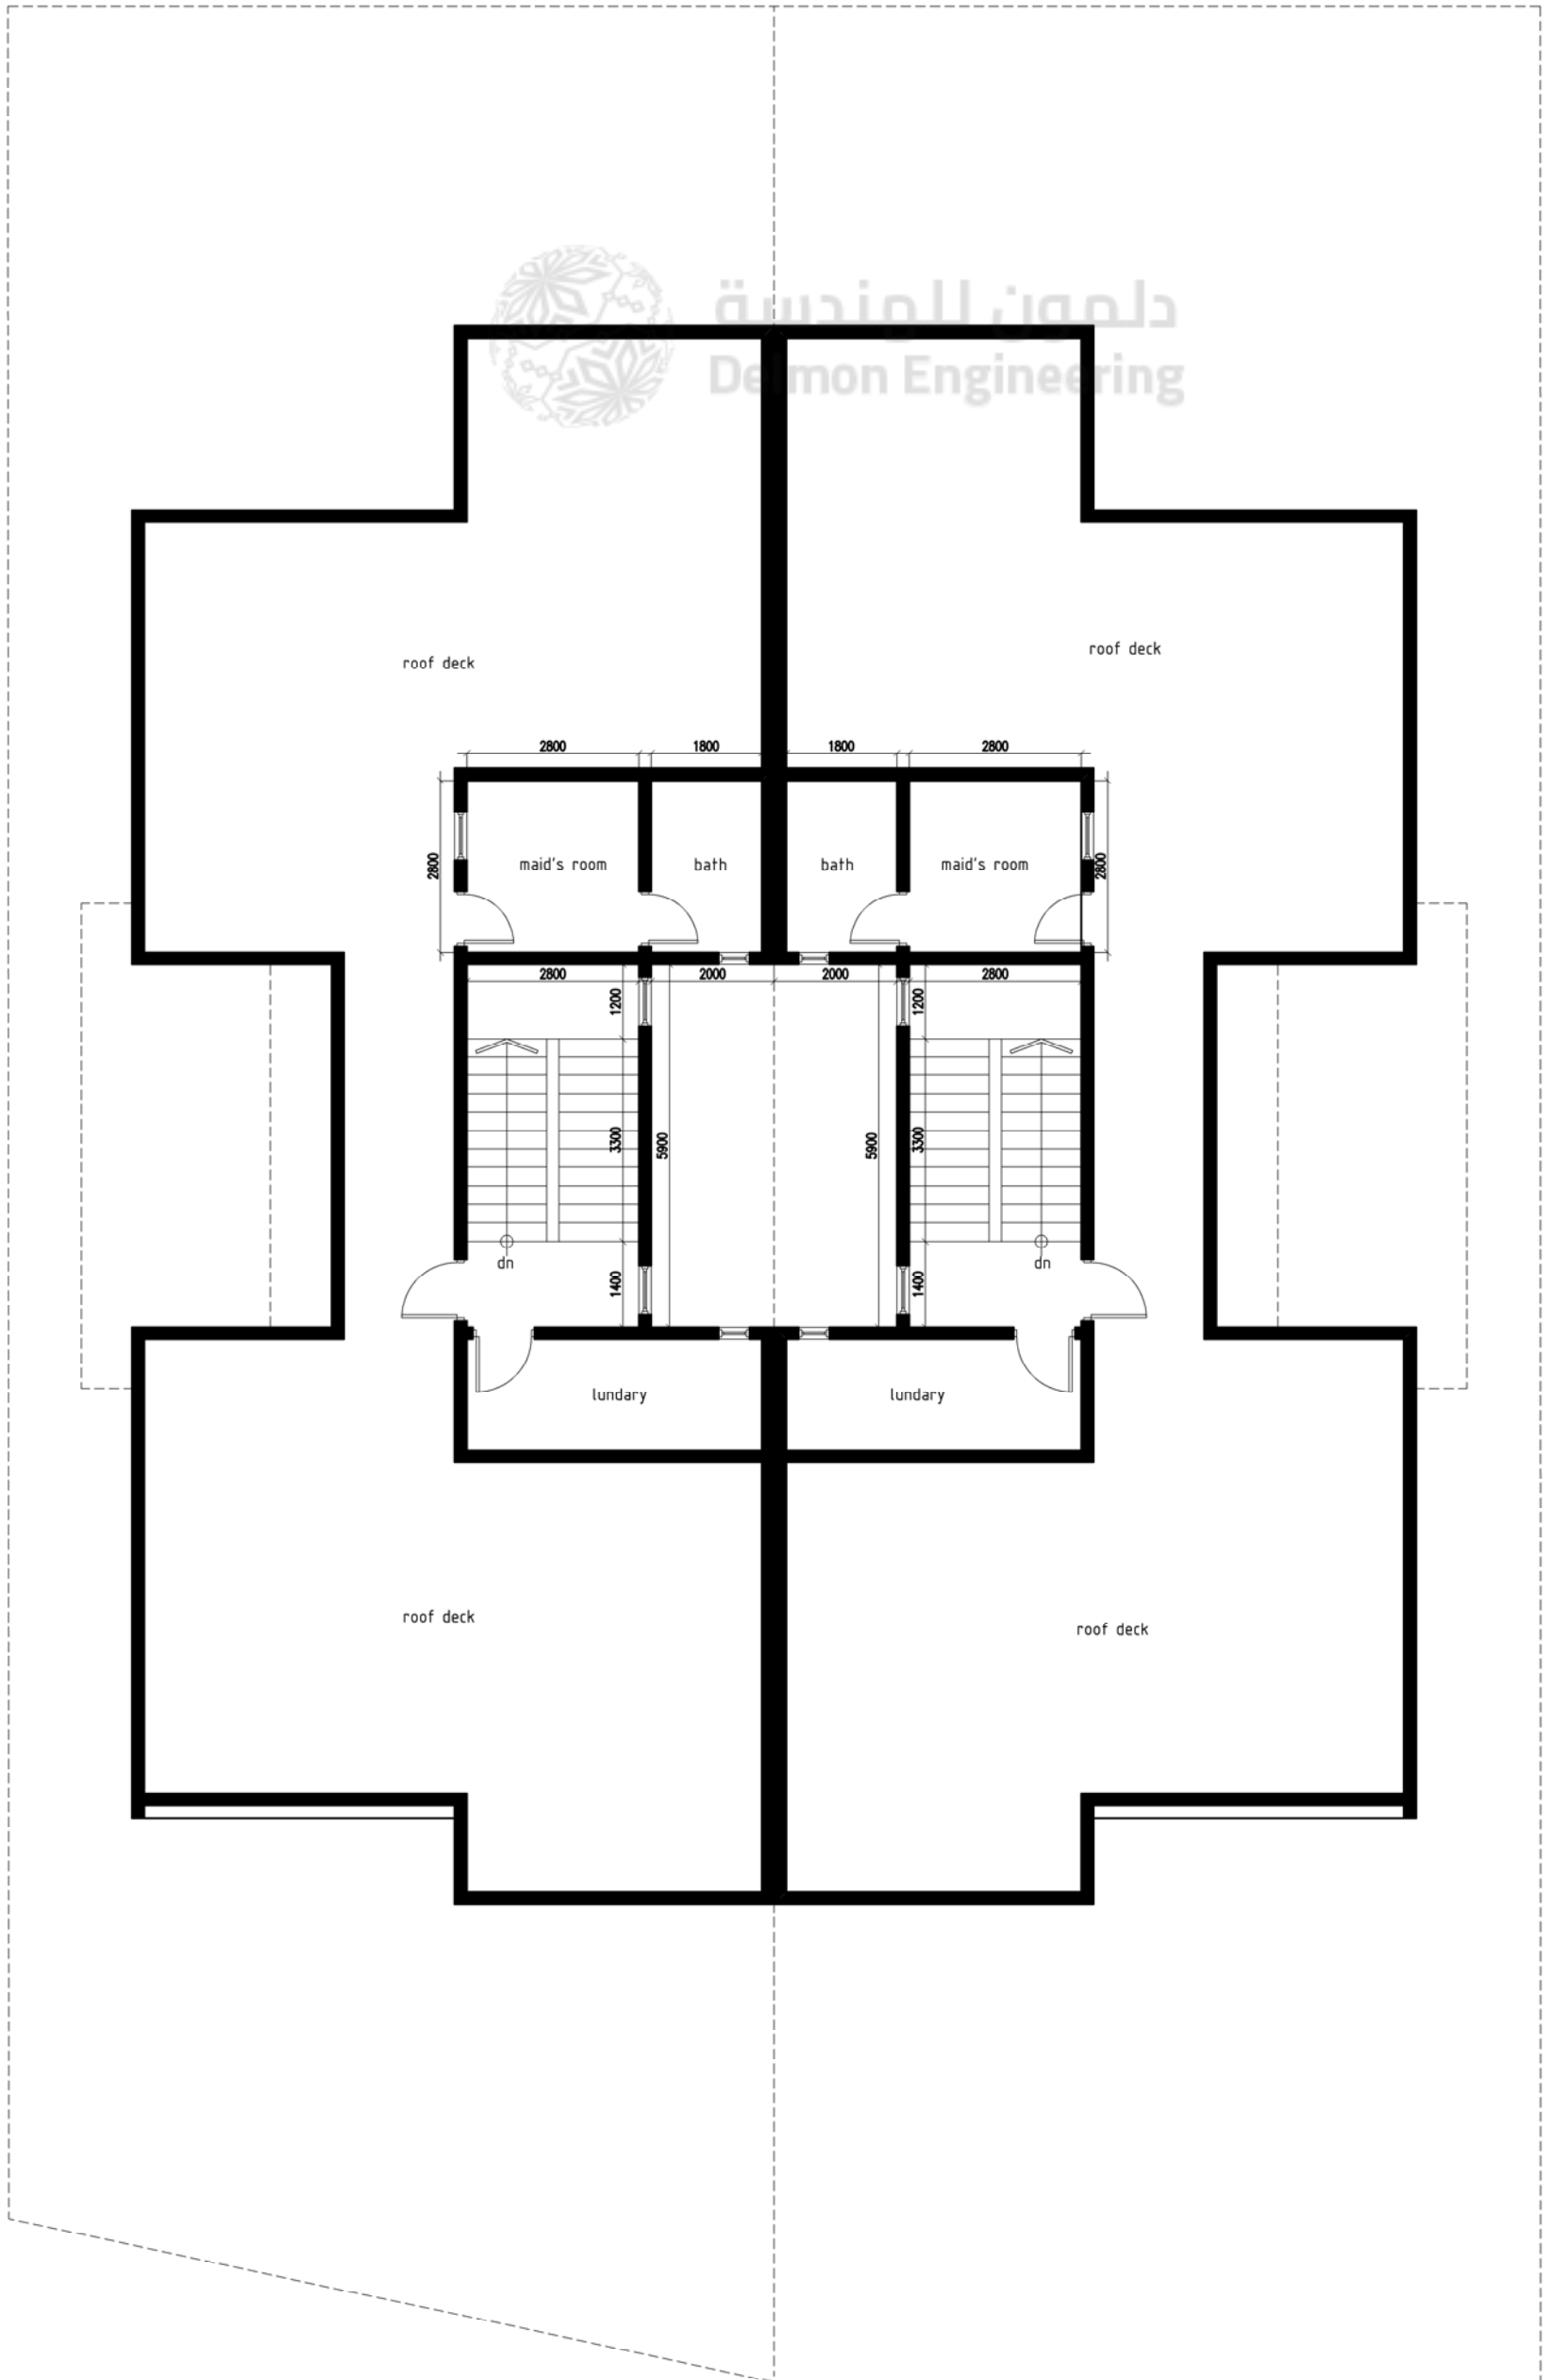

36206

41348

GROUND FLOOR PLAN
SCALE

دلمون للهندسة
Dalmon Engineering

دلمون للمهندسة
Delmon Engineering

FIRST FLOOR PLAN
SCALE 1:100 MTS.

دemon Engineering

ROOF DECK PLAN

SCALE 1:100 MTS.